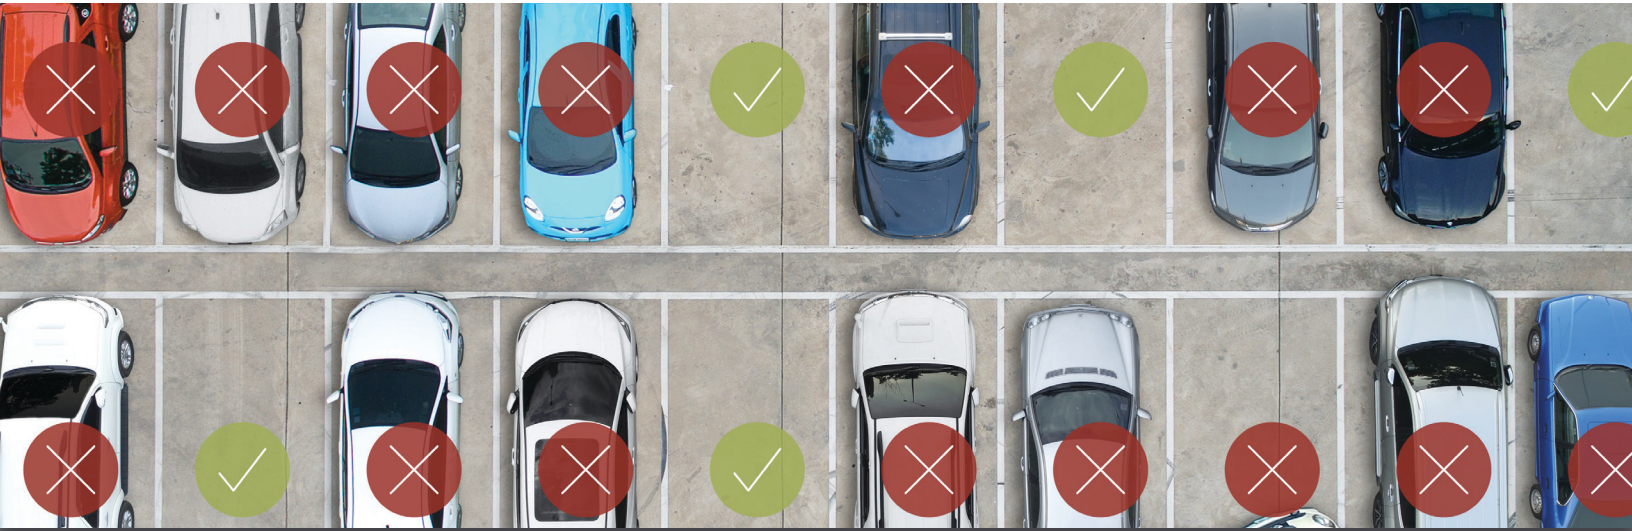

# S2 Smart Sensing Solution

For rooftops and outdoor surface lots

# S2 rooftop and surface lot system

Up till now, parking guidance solutions for rooftops and surface lots have been subpar at best.

---

Meet the S2 Smart Sensing Solution from TKH Security. An advanced camera-based system for rooftops and outdoor lots that leverages the power of our proprietary smart-sensing technology. The same field-proven technology that is already serving indoor parking facilities across the globe, performing at peak levels, even in the world's most challenging environments.

## Real-time parking availability information onsite.

At the street entrance and key driver-decision points, our digital wayfinding signage clearly shows the number of available spaces in each area of your car park. Upon arrival, exterior and entry wayfinding signage show vacancy counts to help parkers choose a lot or zone. After entering, directional wayfinding signage and in-aisle pointers provide followup parking guidance, assisting parkers to make on-the-spot decisions within a chosen lot, zone, or row. Combined together, the signage greatly minimizes time needed to find an open bay.

## S2 Features:

Parking Guidance

Navigation to Lot & Garage

Parking Solution & Security Using Cameras

Parking Violation Alerts

Parking Intelligence Dashboard

Cloud-Based Service & Integration API

*The high-perched cameras in an S2 installation take an omniscient view to monitor multiple bays, collecting video and rich data that drives the core intelligence of the system.*