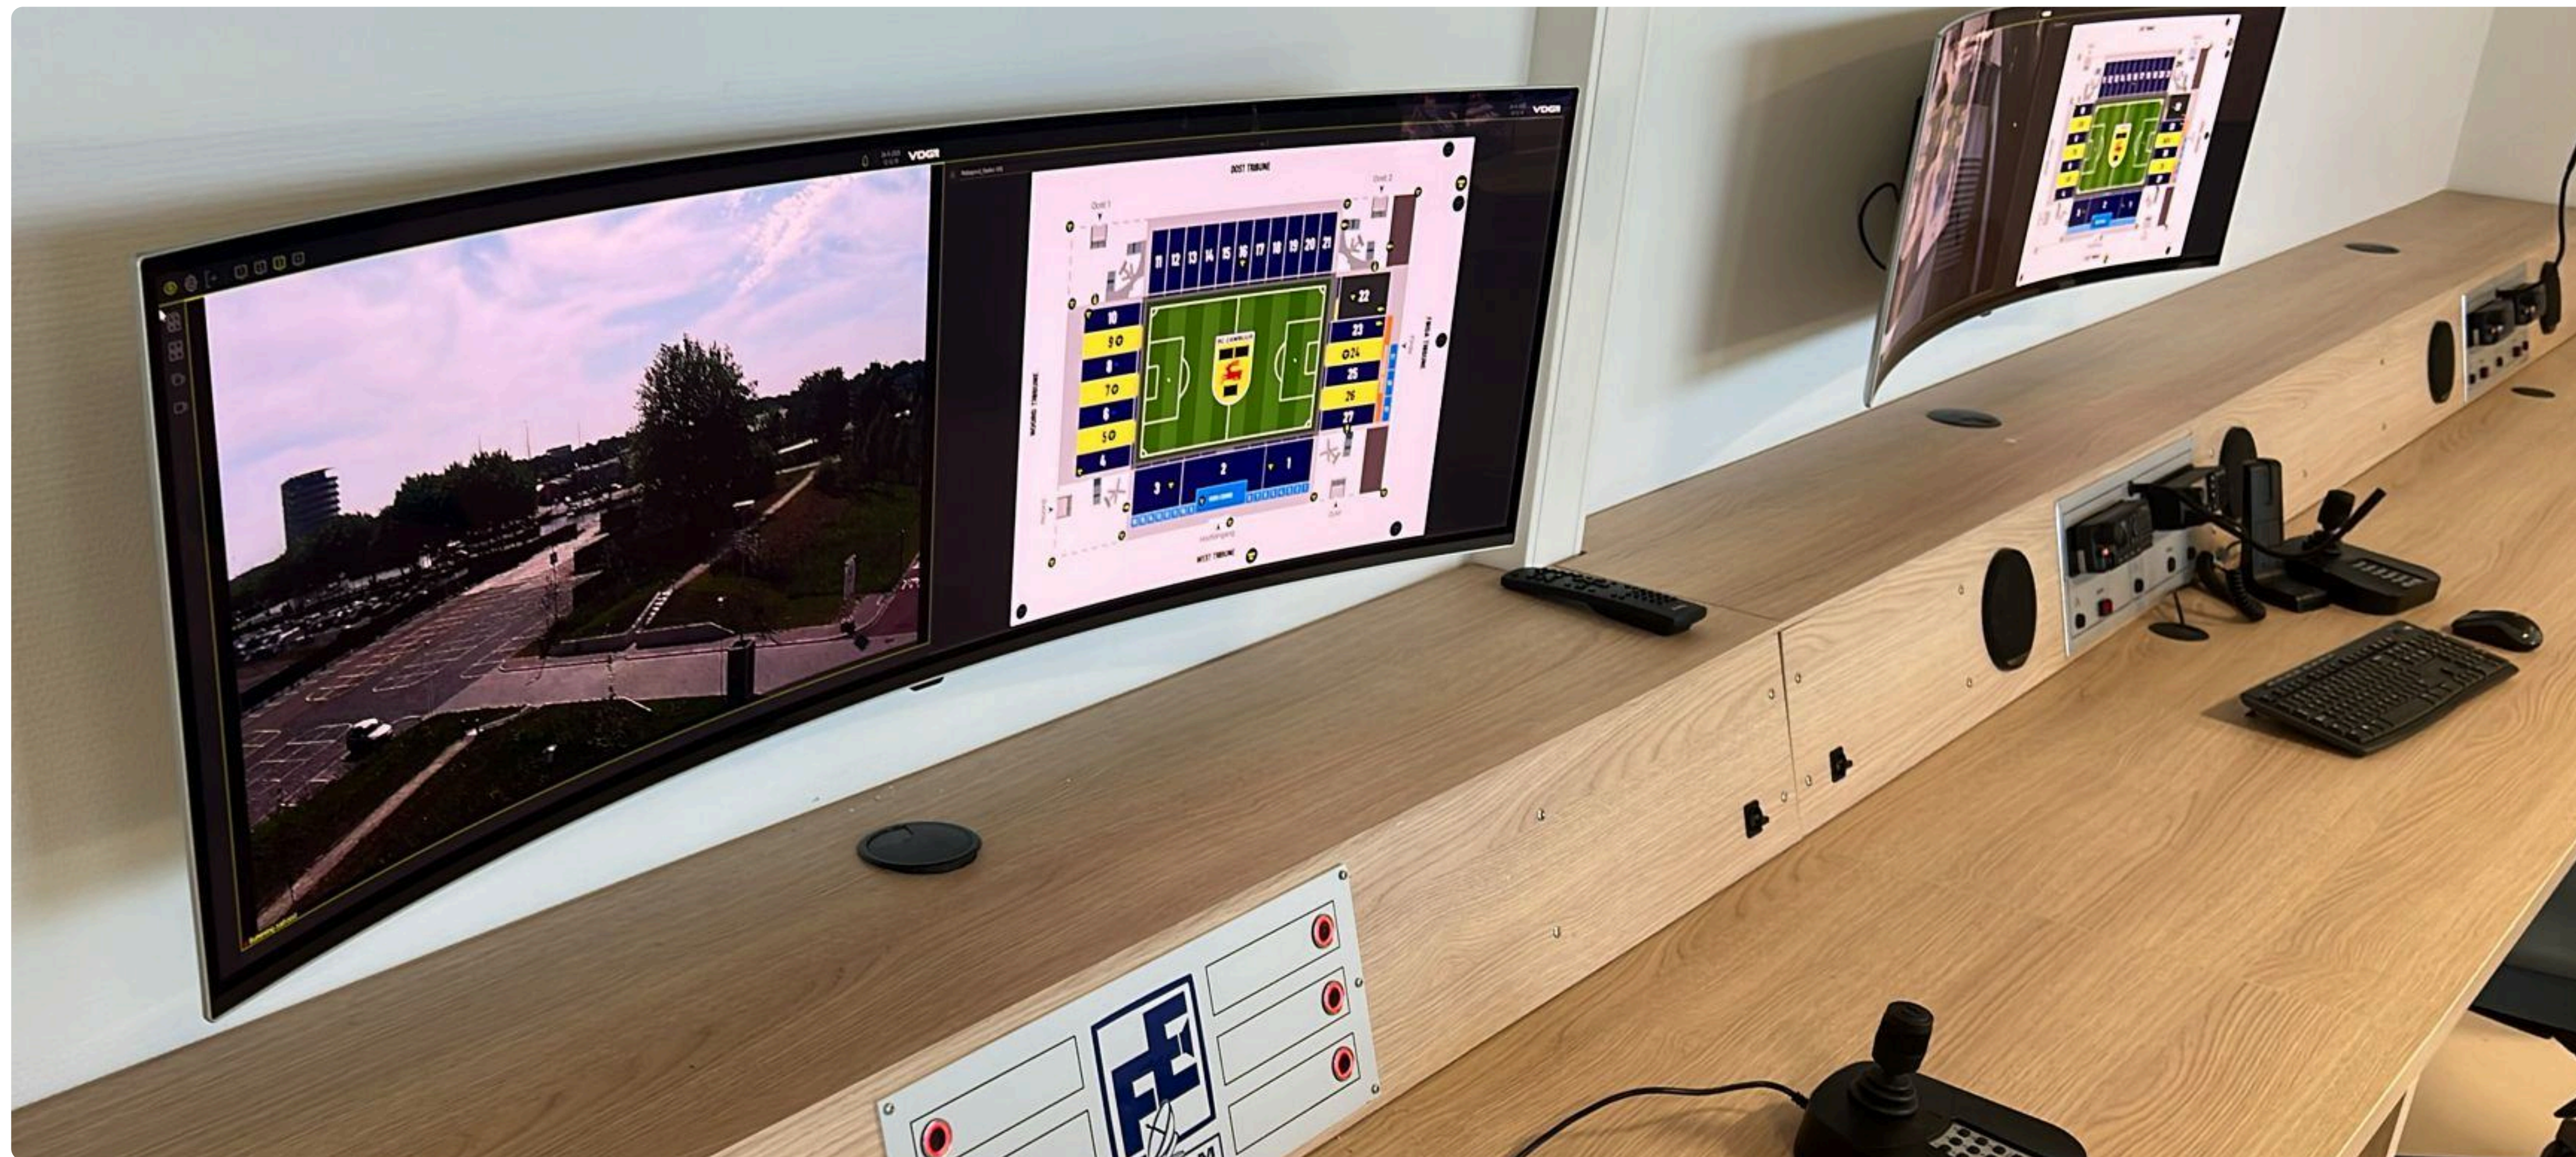

Case Study

SC Cambuur

Kooi Stadion, NL

The Kooi Stadion is a vibrant football arena located in the Dutch town of Leeuwarden. As the home of SC Cambuur, a proud club with over 50 years of history, it welcomes up to 15,000 passionate fans who bring energy and excitement to every match, embodying the heart and spirit of Dutch football.

Challenge

- Effectively monitoring a wide range of dynamic zones—such as entrances, stands, concourses, VIP areas, locker rooms, and parking lots presents a challenge especially in ensuring comprehensive coverage and timely responses.
- Keeping track of crowd density, spotting access breaches, and managing parking lots effectively becomes a real challenge during events without clear, intuitive tools.
- Difficulties in identifying and retrieving critical video footage across multiple cameras during high-pressure events, which hampers real-time decision-making and post-event analysis.

Solutions

- 01.** High security through customizable monitor layouts with VDG SENSE and integrated 4K PTZ, Fixed and Fisheye cameras.
- 02.** Ensuring a secure and exceptional experience at football and other large-scale events, security teams can easily switch between layouts for real-time monitoring and efficient incident response.

Personalized to user roles, these solutions include:

- Safety in critical areas of the stadium through real-time monitoring.
- Quick access to previously flagged or critical footage through Event Search and Tagged Video Overview.
- Easy playback/review of past footage supporting post event analysis.
- Comprehensive understanding of specific activities through Event Descriptions, Timelines, and Alerts for actionable insights.