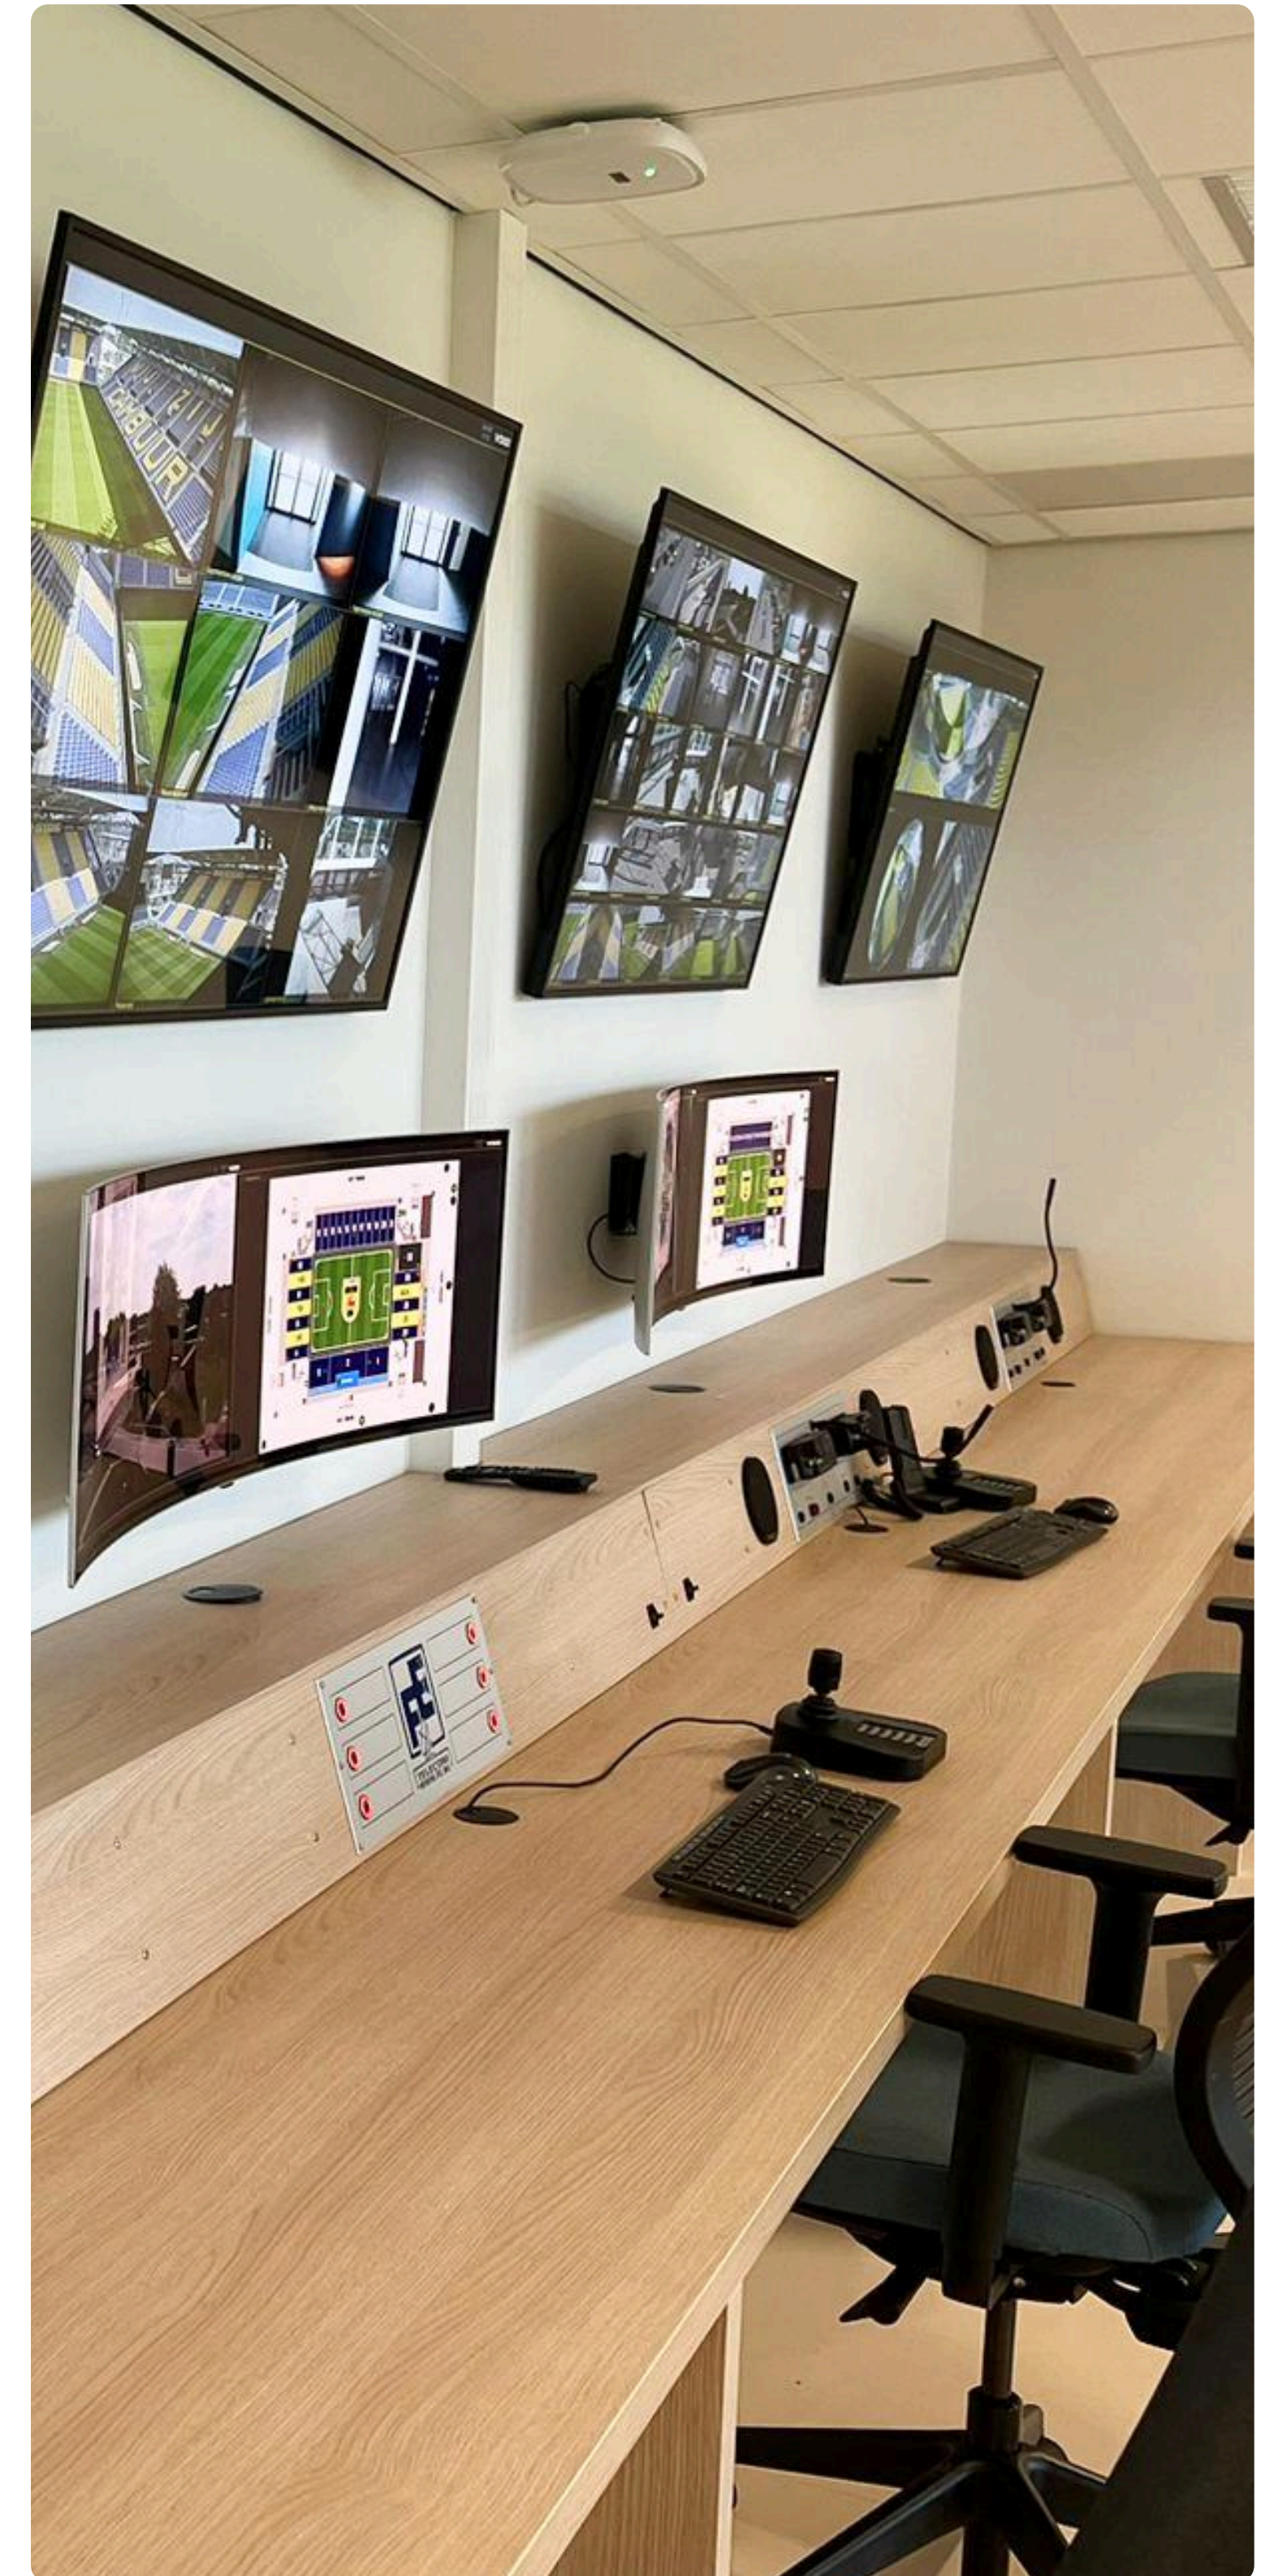

Solutions

1. **01.** High security through customizable monitor layouts with VDG SENSE and integrated 4K PTZ, Fixed and Fisheye cameras.
2. **02.** Ensuring a secure and exceptional experience at football and other large-scale events, security teams can easily switch between layouts for real-time monitoring and efficient incident response.

Personalized to user roles, these solutions include:

- Safety in critical areas of the stadium through real-time monitoring.
- Quick access to previously flagged or critical footage through Event Search and Tagged Video Overview.
- Easy playback/review of past footage supporting post event analysis.
- Comprehensive understanding of specific activities through Event Descriptions, Timelines, and Alerts for actionable insights.

Efficiently Review Bookmarked Footage:

During football matches or large-scale events, operators can flag key incidents (such as a crowd surge at the entrance or a disturbance in the stands), making it easier to retrieve and review the footage later for analysis or as evidence.

- Bookmark and tag specific footage by date, time, and camera, ensuring quick reference during or after the event.
- A dedicated search layout allows easy access to all bookmarks for specific cameras, whether from live feeds or pre-recorded footage.